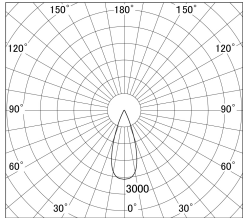

■ Lighting Distribution Curve (cd/1000 lm)