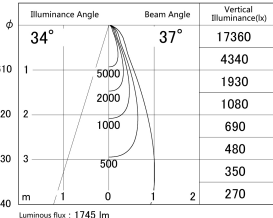

Item no. SD279-1635W9030

Series Name: AMMA High Power compact tracklight (SD279)

■ Lighting Distribution Curve (cd/1000 lm)

Installation	Track light
Type	Lens type Cylinder tracklight type (DC 48V)
Fixture wattage	14W
Beam angle	37deg
Color Temp.	3000K
CRI	Ra>90
Luminous	1746 lm
Body	Die-cast aluminum alloy
Body finish	White
Trim finish	White
Reflector finish	N/A
IP Rate	IP20
Light source	COB module
Input Voltage	DC 48V
Dimming Type	Non-dimmable
Certificate	CE, CCC
Cut Hole	N/A