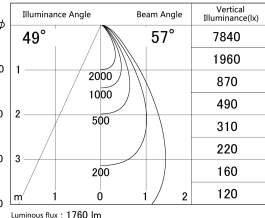

Item no. SD279-1655W9030

Series Name: AMMA High Power compact tracklight (SD279)

■ Lighting Distribution Curve (cd/1000 lm)

Installation	Track light
Type	Lens type Cylinder tracklight type (DC 48V)
Fixture wattage	14W
Beam angle	57deg
Color Temp.	3000K
CRI	Ra>90
Luminous	1758 lm
Body	Die-cast aluminum alloy
Body finish	White
Trim finish	White
Reflector finish	N/A
IP Rate	IP20
Light source	COB module
Input Voltage	DC 48V
Dimming Type	Non-dimmable
Certificate	CE, CCC
Cut Hole	N/A