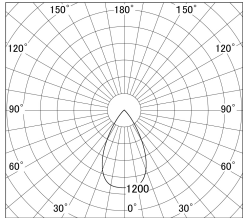

■ Lighting Distribution Curve (cd/1000 lm)