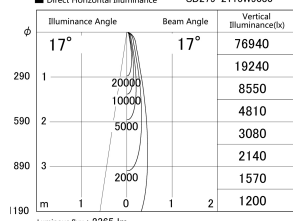

Item no. SD279-2115W9030

Series Name: AMMA High Power compact tracklight (SD279)

■ Lighting Distribution Curve (cd/1000 lm)

Installation	Track light
Type	Lens type Cylinder tracklight type (DC 48V)
Fixture wattage	21W
Beam angle	17deg
Color Temp.	3000K
CRI	Ra>90
Luminous	2364 lm
Body	Die-cast aluminum alloy
Body finish	White
Trim finish	White
Reflector finish	N/A
IP Rate	IP20
Light source	COB module
Input Voltage	DC 48V
Dimming Type	Non-dimmable
Certificate	CE, CCC
Cut Hole	N/A