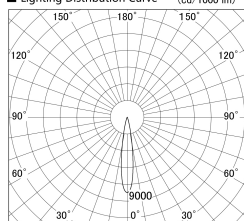

■ Lighting Distribution Curve (cd/1000 lm)