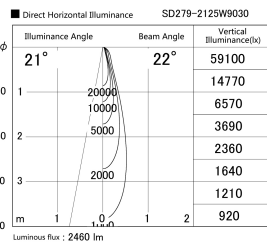

Item no. SD279-2125W9030

Series Name: AMMA High Power compact tracklight (SD279)

Installation	Track light
Type	Lens type Cylinder tracklight type (DC 48V)
Fixture wattage	21W
Beam angle	22deg
Color Temp.	3000K
CRI	Ra>90
Luminous	2460 lm
Body	Die-cast aluminum alloy
Body finish	White
Trim finish	White
Reflector finish	N/A
IP Rate	IP20
Light source	COB module
Input Voltage	DC 48V
Dimming Type	Non-dimmable
Certificate	CE, CCC
Cut Hole	N/A