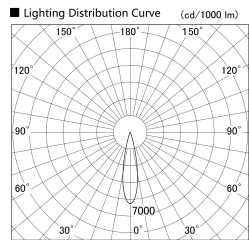

Item no. SD279-2125W9030

Series Name: AMMA High Power compact tracklight (SD279)

Installation	Track light
Type	Lens type Cylinder tracklight type (DC 48V)
Fixture wattage	21W
Beam angle	22deg
Color Temp.	3000K
CRI	Ra>90
Luminous	2460 lm
Body	Die-cast aluminum alloy
Body finish	White
Trim finish	White
Reflector finish	N/A
IP Rate	IP20
Light source	COB module
Input Voltage	DC 48V
Dimming Type	Non-dimmable
Certificate	CE, CCC
Cut Hole	N/A