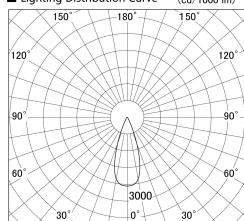

■ Lighting Distribution Curve (cd/1000 lm)