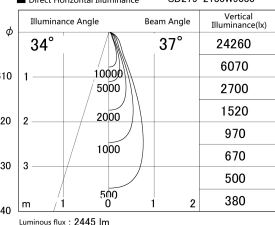

Item no. SD279-2135W9030

Series Name: AMMA High Power compact tracklight (SD279)

■ Lighting Distribution Curve (cd/1000 lm)

Installation	Track light
Type	Lens type Cylinder tracklight type (DC 48V)
Fixture wattage	21W
Beam angle	37deg
Color Temp.	3000K
CRI	Ra>90
Luminous	2447 lm
Body	Die-cast aluminum alloy
Body finish	White
Trim finish	White
Reflector finish	N/A
IP Rate	IP20
Light source	COB module
Input Voltage	DC 48V
Dimming Type	Non-dimmable
Certificate	CE, CCC
Cut Hole	N/A