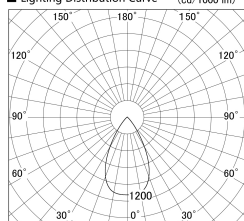

■ Lighting Distribution Curve (cd/1000 lm)