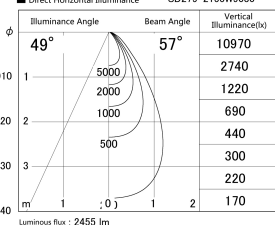

Item no. SD279-2155W9030

Series Name: AMMA High Power compact tracklight (SD279)

■ Lighting Distribution Curve (cd/1000 lm)

Installation	Track light
Type	Lens type Cylinder tracklight type (DC 48V)
Fixture wattage	21W
Beam angle	57deg
Color Temp.	3000K
CRI	Ra>90
Luminous	2457 lm
Body	Die-cast aluminum alloy
Body finish	White
Trim finish	White
Reflector finish	N/A
IP Rate	IP20
Light source	COB module
Input Voltage	DC 48V
Dimming Type	Non-dimmable
Certificate	CE, CCC
Cut Hole	N/A