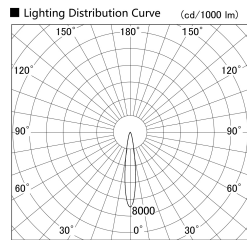

Item no. SD279-3015W9030

Series Name: AMMA High Power compact tracklight (SD279)

Installation	Track light
Type	Lens type Cylinder tracklight type (DC 48V)
Fixture wattage	28W
Beam angle	16deg
Color Temp.	3000K
CRI	Ra>90
Luminous	2456 lm
Body	Die-cast aluminum alloy
Body finish	White
Trim finish	White
Reflector finish	N/A
IP Rate	IP20
Light source	COB module
Input Voltage	DC 48V
Dimming Type	Non-dimmable
Certificate	CE, CCC
Cut Hole	N/A