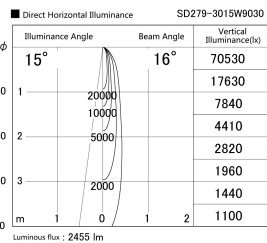

Item no. SD279-3015W9030

Series Name: AMMA High Power compact tracklight (SD279)

Installation	Track light
Type	Lens type Cylinder tracklight type (DC 48V)
Fixture wattage	28W
Beam angle	16deg
Color Temp.	3000K
CRI	Ra>90
Luminous	2456 lm
Body	Die-cast aluminum alloy
Body finish	White
Trim finish	White
Reflector finish	N/A
IP Rate	IP20
Light source	COB module
Input Voltage	DC 48V
Dimming Type	Non-dimmable
Certificate	CE, CCC
Cut Hole	N/A