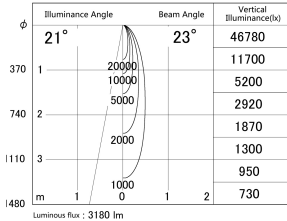

Item no. SD279-3025W9030

Series Name: AMMA High Power compact tracklight (SD279)

■ Lighting Distribution Curve (cd/1000 lm)

Installation	Track light
Type	Lens type Cylinder tracklight type (DC 48V)
Fixture wattage	28W
Beam angle	23deg
Color Temp.	3000K
CRI	Ra>90
Luminous	3178 lm
Body	Die-cast aluminum alloy
Body finish	White
Trim finish	White
Reflector finish	N/A
IP Rate	IP20
Light source	COB module
Input Voltage	DC 48V
Dimming Type	Non-dimmable
Certificate	CE, CCC
Cut Hole	N/A