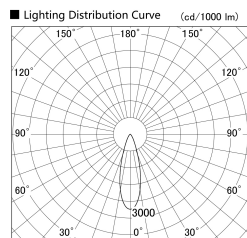

Item no. SD279-3030W9030

Series Name: AMMA High Power compact tracklight (SD279)

Installation	Track light
Type	Lens type Cylinder tracklight type (DC 48V)
Fixture wattage	28W
Beam angle	30deg
Color Temp.	3000K
CRI	Ra>90
Luminous	3270 lm
Body	Die-cast aluminum alloy
Body finish	White
Trim finish	White
Reflector finish	N/A
IP Rate	IP20
Light source	COB module
Input Voltage	DC 48V
Dimming Type	Non-dimmable
Certificate	CE, CCC
Cut Hole	N/A