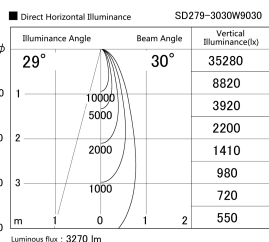

Item no. SD279-3030W9030

Series Name: AMMA High Power compact tracklight (SD279)

Installation	Track light
Type	Lens type Cylinder tracklight type (DC 48V)
Fixture wattage	28W
Beam angle	30deg
Color Temp.	3000K
CRI	Ra>90
Luminous	3270 lm
Body	Die-cast aluminum alloy
Body finish	White
Trim finish	White
Reflector finish	N/A
IP Rate	IP20
Light source	COB module
Input Voltage	DC 48V
Dimming Type	Non-dimmable
Certificate	CE, CCC
Cut Hole	N/A