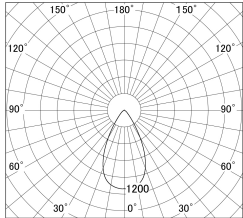

■ Lighting Distribution Curve (cd/1000 lm)