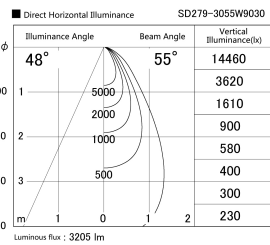

Item no. SD279-3055W9030

Series Name: AMMA High Power compact tracklight (SD279)

Installation	Track light
Type	Lens type Cylinder tracklight type (DC 48V)
Fixture wattage	28W
Beam angle	55deg
Color Temp.	3000K
CRI	Ra>90
Luminous	3207 lm
Body	Die-cast aluminum alloy
Body finish	White
Trim finish	White
Reflector finish	N/A
IP Rate	IP20
Light source	COB module
Input Voltage	DC 48V
Dimming Type	Non-dimmable
Certificate	CE, CCC
Cut Hole	N/A