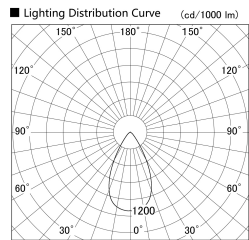

Item no. SD279-3055W9030

Series Name: AMMA High Power compact tracklight (SD279)

Installation	Track light
Type	Lens type Cylinder tracklight type (DC 48V)
Fixture wattage	28W
Beam angle	55deg
Color Temp.	3000K
CRI	Ra>90
Luminous	3207 lm
Body	Die-cast aluminum alloy
Body finish	White
Trim finish	White
Reflector finish	N/A
IP Rate	IP20
Light source	COB module
Input Voltage	DC 48V
Dimming Type	Non-dimmable
Certificate	CE, CCC
Cut Hole	N/A