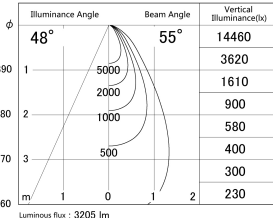

Item no. SD279-3055W9030

Series Name: AMMA High Power compact tracklight (SD279)

■ Lighting Distribution Curve (cd/1000 lm)

Installation	Track light
Type	Lens type Cylinder tracklight type (DC 48V)
Fixture wattage	28W
Beam angle	55deg
Color Temp.	3000K
CRI	Ra>90
Luminous	3207 lm
Body	Die-cast aluminum alloy
Body finish	White
Trim finish	White
Reflector finish	N/A
IP Rate	IP20
Light source	COB module
Input Voltage	DC 48V
Dimming Type	Non-dimmable
Certificate	CE, CCC
Cut Hole	N/A