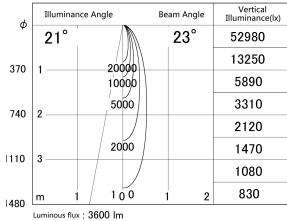

Item no. SD279-3525W9030

Series Name: AMMA High Power compact tracklight (SD279)

■ Lighting Distribution Curve (cd/1000 lm)

Installation	Track light
Type	Lens type Cylinder tracklight type (DC 48V)
Fixture wattage	32W
Beam angle	23deg
Color Temp.	3000K
CRI	Ra>90
Luminous	3599 lm
Body	Die-cast aluminum alloy
Body finish	White
Trim finish	White
Reflector finish	N/A
IP Rate	IP20
Light source	COB module
Input Voltage	DC 48V
Dimming Type	Non-dimmable
Certificate	CE, CCC
Cut Hole	N/A