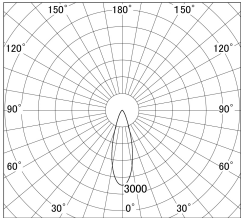

■ Lighting Distribution Curve (cd/1000 lm)