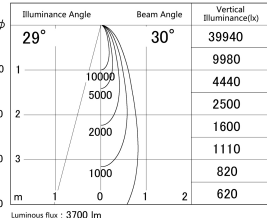

Item no. SD279-3530W9030

Series Name: AMMA High Power compact tracklight (SD279)

■ Lighting Distribution Curve (cd/1000 lm)

Installation	Track light
Type	Lens type Cylinder tracklight type (DC 48V)
Fixture wattage	32W
Beam angle	30deg
Color Temp.	3000K
CRI	Ra>90
Luminous	3702 lm
Body	Die-cast aluminum alloy
Body finish	White
Trim finish	White
Reflector finish	N/A
IP Rate	IP20
Light source	COB module
Input Voltage	DC 48V
Dimming Type	Non-dimmable
Certificate	CE, CCC
Cut Hole	N/A