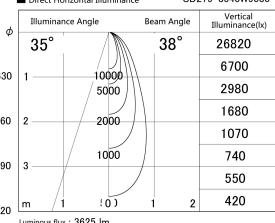

Item no. SD279-3540W9030

Series Name: AMMA High Power compact tracklight (SD279)

■ Lighting Distribution Curve (cd/1000 lm)

Installation	Track light
Type	Lens type Cylinder tracklight type (DC 48V)
Fixture wattage	32W
Beam angle	38deg
Color Temp.	3000K
CRI	Ra>90
Luminous	3625 lm
Body	Die-cast aluminum alloy
Body finish	White
Trim finish	White
Reflector finish	N/A
IP Rate	IP20
Light source	COB module
Input Voltage	DC 48V
Dimming Type	Non-dimmable
Certificate	CE, CCC
Cut Hole	N/A