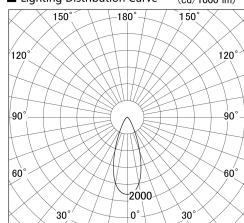

■ Lighting Distribution Curve (cd/1000 lm)