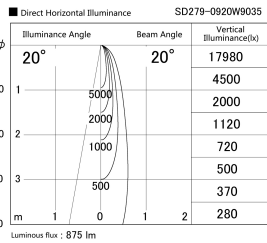

Item no. SD279-0920W9035

Series Name: AMMA High Power compact tracklight (SD279)

Installation	Track light
Type	Lens type Cylinder tracklight type (DC 48V)
Fixture wattage	10W
Beam angle	20deg
Color Temp.	3500K
CRI	Ra>90
Luminous	875 lm
Body	Die-cast aluminum alloy
Body finish	White
Trim finish	White
Reflector finish	N/A
IP Rate	IP20
Light source	COB module
Input Voltage	DC 48V
Dimming Type	Non-dimmable
Certificate	CE, CCC
Cut Hole	N/A