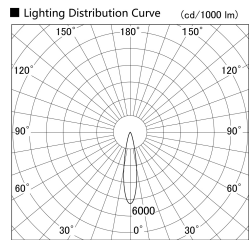

Item no. SD279-0920W9035

Series Name: AMMA High Power compact tracklight (SD279)

Installation	Track light
Type	Lens type Cylinder tracklight type (DC 48V)
Fixture wattage	10W
Beam angle	20deg
Color Temp.	3500K
CRI	Ra>90
Luminous	875 lm
Body	Die-cast aluminum alloy
Body finish	White
Trim finish	White
Reflector finish	N/A
IP Rate	IP20
Light source	COB module
Input Voltage	DC 48V
Dimming Type	Non-dimmable
Certificate	CE, CCC
Cut Hole	N/A