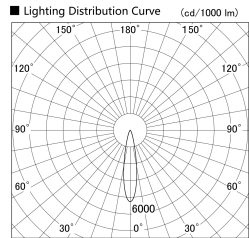

Item no. SD279-0920W9035

Series Name: AMMA High Power compact tracklight (SD279)

Installation	Track light
Type	Lens type Cylinder tracklight type (DC 48V)
Fixture wattage	10W
Beam angle	20deg
Color Temp.	3500K
CRI	Ra>90
Luminous	875 lm
Body	Die-cast aluminum alloy
Body finish	White
Trim finish	White
Reflector finish	N/A
IP Rate	IP20
Light source	COB module
Input Voltage	DC 48V
Dimming Type	Non-dimmable
Certificate	CE, CCC
Cut Hole	N/A