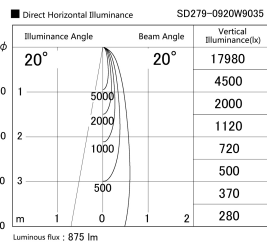

Item no. SD279-0920W9035

Series Name: AMMA High Power compact tracklight (SD279)

Installation	Track light
Type	Lens type Cylinder tracklight type (DC 48V)
Fixture wattage	10W
Beam angle	20deg
Color Temp.	3500K
CRI	Ra>90
Luminous	875 lm
Body	Die-cast aluminum alloy
Body finish	White
Trim finish	White
Reflector finish	N/A
IP Rate	IP20
Light source	COB module
Input Voltage	DC 48V
Dimming Type	Non-dimmable
Certificate	CE, CCC
Cut Hole	N/A