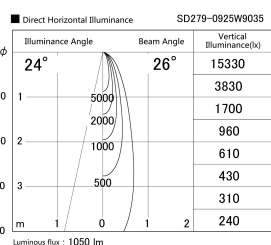

Item no. SD279-0925W9035

Series Name: AMMA High Power compact tracklight (SD279)

Installation	Track light
Type	Lens type Cylinder tracklight type (DC 48V)
Fixture wattage	10W
Beam angle	26deg
Color Temp.	3500K
CRI	Ra>90
Luminous	1048 lm
Body	Die-cast aluminum alloy
Body finish	White
Trim finish	White
Reflector finish	N/A
IP Rate	IP20
Light source	COB module
Input Voltage	DC 48V
Dimming Type	Non-dimmable
Certificate	CE, CCC
Cut Hole	N/A