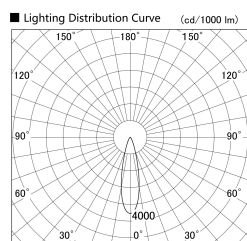

Item no. SD279-0925W9035

Series Name: AMMA High Power compact tracklight (SD279)

Installation	Track light
Type	Lens type Cylinder tracklight type (DC 48V)
Fixture wattage	10W
Beam angle	26deg
Color Temp.	3500K
CRI	Ra>90
Luminous	1048 lm
Body	Die-cast aluminum alloy
Body finish	White
Trim finish	White
Reflector finish	N/A
IP Rate	IP20
Light source	COB module
Input Voltage	DC 48V
Dimming Type	Non-dimmable
Certificate	CE, CCC
Cut Hole	N/A