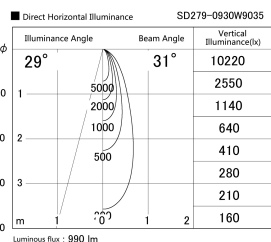

Item no. SD279-0930W9035

Series Name: AMMA High Power compact tracklight (SD279)

Installation	Track light
Type	Lens type Cylinder tracklight type (DC 48V)
Fixture wattage	10W
Beam angle	31deg
Color Temp.	3500K
CRI	Ra>90
Luminous	992 lm
Body	Die-cast aluminum alloy
Body finish	White
Trim finish	White
Reflector finish	N/A
IP Rate	IP20
Light source	COB module
Input Voltage	DC 48V
Dimming Type	Non-dimmable
Certificate	CE, CCC
Cut Hole	N/A