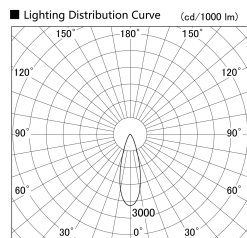

Item no. SD279-0930W9035

Series Name: AMMA High Power compact tracklight (SD279)

Installation	Track light
Type	Lens type Cylinder tracklight type (DC 48V)
Fixture wattage	10W
Beam angle	31deg
Color Temp.	3500K
CRI	Ra>90
Luminous	992 lm
Body	Die-cast aluminum alloy
Body finish	White
Trim finish	White
Reflector finish	N/A
IP Rate	IP20
Light source	COB module
Input Voltage	DC 48V
Dimming Type	Non-dimmable
Certificate	CE, CCC
Cut Hole	N/A