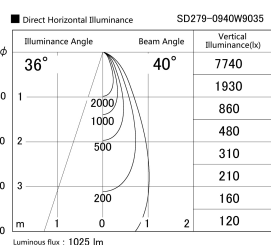

Item no. SD279-0940W9035

Series Name: AMMA High Power compact tracklight (SD279)

Installation	Track light
Type	Lens type Cylinder tracklight type (DC 48V)
Fixture wattage	10W
Beam angle	40deg
Color Temp.	3500K
CRI	Ra>90
Luminous	1024 lm
Body	Die-cast aluminum alloy
Body finish	White
Trim finish	White
Reflector finish	N/A
IP Rate	IP20
Light source	COB module
Input Voltage	DC 48V
Dimming Type	Non-dimmable
Certificate	CE, CCC
Cut Hole	N/A