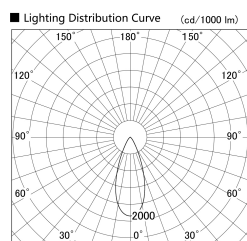

Item no. SD279-0940W9035

Series Name: AMMA High Power compact tracklight (SD279)

Installation	Track light
Type	Lens type Cylinder tracklight type (DC 48V)
Fixture wattage	10W
Beam angle	40deg
Color Temp.	3500K
CRI	Ra>90
Luminous	1024 lm
Body	Die-cast aluminum alloy
Body finish	White
Trim finish	White
Reflector finish	N/A
IP Rate	IP20
Light source	COB module
Input Voltage	DC 48V
Dimming Type	Non-dimmable
Certificate	CE, CCC
Cut Hole	N/A