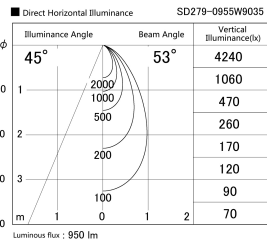

Item no. SD279-0955W9035

Series Name: AMMA High Power compact tracklight (SD279)

Installation	Track light
Type	Lens type Cylinder tracklight type (DC 48V)
Fixture wattage	10W
Beam angle	53deg
Color Temp.	3500K
CRI	Ra>90
Luminous	948 lm
Body	Die-cast aluminum alloy
Body finish	White
Trim finish	White
Reflector finish	N/A
IP Rate	IP20
Light source	COB module
Input Voltage	DC 48V
Dimming Type	Non-dimmable
Certificate	CE, CCC
Cut Hole	N/A