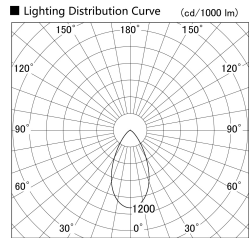

Item no. SD279-0955W9035

Series Name: AMMA High Power compact tracklight (SD279)

Installation	Track light
Type	Lens type Cylinder tracklight type (DC 48V)
Fixture wattage	10W
Beam angle	53deg
Color Temp.	3500K
CRI	Ra>90
Luminous	948 lm
Body	Die-cast aluminum alloy
Body finish	White
Trim finish	White
Reflector finish	N/A
IP Rate	IP20
Light source	COB module
Input Voltage	DC 48V
Dimming Type	Non-dimmable
Certificate	CE, CCC
Cut Hole	N/A