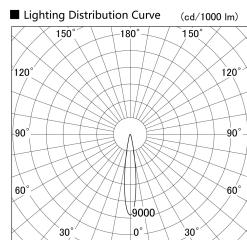

Item no. SD279-1015W9035S

Series Name: AMMA High Power compact tracklight (SD279)

Installation	Track light
Type	Lens type Cylinder tracklight type (DC 48V)
Fixture wattage	10W
Beam angle	16deg
Color Temp.	3500K
CRI	Ra>90
Luminous	1001 lm
Body	Die-cast aluminum alloy
Body finish	White
Trim finish	White
Reflector finish	N/A
IP Rate	IP20
Light source	COB module
Input Voltage	DC 48V
Dimming Type	Non-dimmable
Certificate	CE, CCC
Cut Hole	N/A