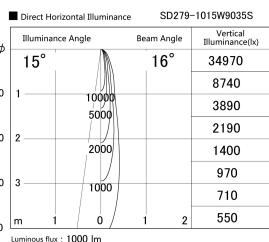

Item no. SD279-1015W9035S

Series Name: AMMA High Power compact tracklight (SD279)

Installation	Track light
Type	Lens type Cylinder tracklight type (DC 48V)
Fixture wattage	10W
Beam angle	16deg
Color Temp.	3500K
CRI	Ra>90
Luminous	1001 lm
Body	Die-cast aluminum alloy
Body finish	White
Trim finish	White
Reflector finish	N/A
IP Rate	IP20
Light source	COB module
Input Voltage	DC 48V
Dimming Type	Non-dimmable
Certificate	CE, CCC
Cut Hole	N/A