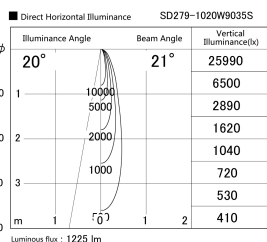

Item no. SD279-1020W9035S

Series Name: AMMA High Power compact tracklight (SD279)

Installation	Track light
Type	Lens type Cylinder tracklight type (DC 48V)
Fixture wattage	10W
Beam angle	21deg
Color Temp.	3500K
CRI	Ra>90
Luminous	1223 lm
Body	Die-cast aluminum alloy
Body finish	White
Trim finish	White
Reflector finish	N/A
IP Rate	IP20
Light source	COB module
Input Voltage	DC 48V
Dimming Type	Non-dimmable
Certificate	CE, CCC
Cut Hole	N/A