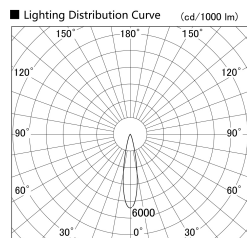

Item no. SD279-1020W9035S

Series Name: AMMA High Power compact tracklight (SD279)

Installation	Track light
Type	Lens type Cylinder tracklight type (DC 48V)
Fixture wattage	10W
Beam angle	21deg
Color Temp.	3500K
CRI	Ra>90
Luminous	1223 lm
Body	Die-cast aluminum alloy
Body finish	White
Trim finish	White
Reflector finish	N/A
IP Rate	IP20
Light source	COB module
Input Voltage	DC 48V
Dimming Type	Non-dimmable
Certificate	CE, CCC
Cut Hole	N/A