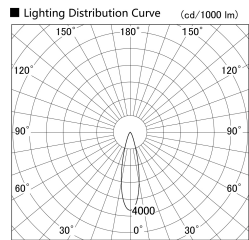

Item no. SD279-1025W9035S

Series Name: AMMA High Power compact tracklight (SD279)

Installation	Track light
Type	Lens type Cylinder tracklight type (DC 48V)
Fixture wattage	10W
Beam angle	25deg
Color Temp.	3500K
CRI	Ra>90
Luminous	1151 lm
Body	Die-cast aluminum alloy
Body finish	White
Trim finish	White
Reflector finish	N/A
IP Rate	IP20
Light source	COB module
Input Voltage	DC 48V
Dimming Type	Non-dimmable
Certificate	CE, CCC
Cut Hole	N/A