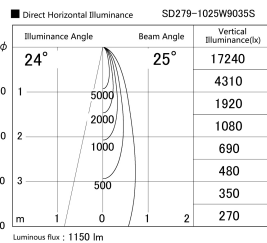

Item no. SD279-1025W9035S

Series Name: AMMA High Power compact tracklight (SD279)

Installation	Track light
Type	Lens type Cylinder tracklight type (DC 48V)
Fixture wattage	10W
Beam angle	25deg
Color Temp.	3500K
CRI	Ra>90
Luminous	1151 lm
Body	Die-cast aluminum alloy
Body finish	White
Trim finish	White
Reflector finish	N/A
IP Rate	IP20
Light source	COB module
Input Voltage	DC 48V
Dimming Type	Non-dimmable
Certificate	CE, CCC
Cut Hole	N/A