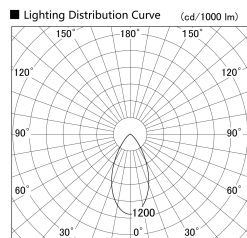

Item no. SD279-1050W9035S

Series Name: AMMA High Power compact tracklight (SD279)

Installation	Track light
Type	Lens type Cylinder tracklight type (DC 48V)
Fixture wattage	10W
Beam angle	52deg
Color Temp.	3500K
CRI	Ra>90
Luminous	1090 lm
Body	Die-cast aluminum alloy
Body finish	White
Trim finish	White
Reflector finish	N/A
IP Rate	IP20
Light source	COB module
Input Voltage	DC 48V
Dimming Type	Non-dimmable
Certificate	CE, CCC
Cut Hole	N/A