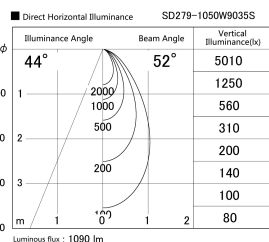

Item no. SD279-1050W9035S

Series Name: AMMA High Power compact tracklight (SD279)

Installation	Track light
Type	Lens type Cylinder tracklight type (DC 48V)
Fixture wattage	10W
Beam angle	52deg
Color Temp.	3500K
CRI	Ra>90
Luminous	1090 lm
Body	Die-cast aluminum alloy
Body finish	White
Trim finish	White
Reflector finish	N/A
IP Rate	IP20
Light source	COB module
Input Voltage	DC 48V
Dimming Type	Non-dimmable
Certificate	CE, CCC
Cut Hole	N/A