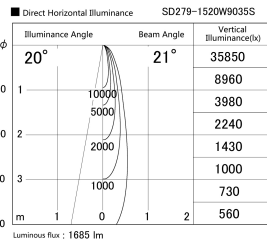

Item no. SD279-1520W9035S

Series Name: AMMA High Power compact tracklight (SD279)

Installation	Track light
Type	Lens type Cylinder tracklight type (DC 48V)
Fixture wattage	14W
Beam angle	21deg
Color Temp.	3500K
CRI	Ra>90
Luminous	1687 lm
Body	Die-cast aluminum alloy
Body finish	White
Trim finish	White
Reflector finish	N/A
IP Rate	IP20
Light source	COB module
Input Voltage	DC 48V
Dimming Type	Non-dimmable
Certificate	CE, CCC
Cut Hole	N/A