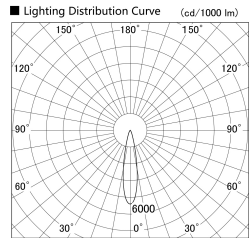

Item no. SD279-1520W9035S

Series Name: AMMA High Power compact tracklight (SD279)

Installation	Track light
Type	Lens type Cylinder tracklight type (DC 48V)
Fixture wattage	14W
Beam angle	21deg
Color Temp.	3500K
CRI	Ra>90
Luminous	1687 lm
Body	Die-cast aluminum alloy
Body finish	White
Trim finish	White
Reflector finish	N/A
IP Rate	IP20
Light source	COB module
Input Voltage	DC 48V
Dimming Type	Non-dimmable
Certificate	CE, CCC
Cut Hole	N/A