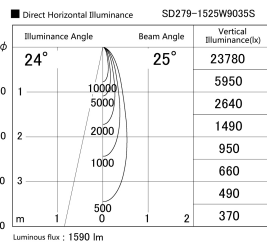

Item no. SD279-1525W9035S

Series Name: AMMA High Power compact tracklight (SD279)

Installation	Track light
Type	Lens type Cylinder tracklight type (DC 48V)
Fixture wattage	14W
Beam angle	25deg
Color Temp.	3500K
CRI	Ra>90
Luminous	1588 lm
Body	Die-cast aluminum alloy
Body finish	White
Trim finish	White
Reflector finish	N/A
IP Rate	IP20
Light source	COB module
Input Voltage	DC 48V
Dimming Type	Non-dimmable
Certificate	CE, CCC
Cut Hole	N/A