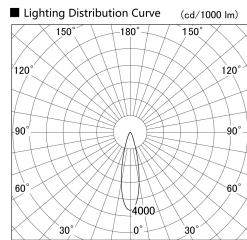

Item no. SD279-1525W9035S

Series Name: AMMA High Power compact tracklight (SD279)

Installation	Track light
Type	Lens type Cylinder tracklight type (DC 48V)
Fixture wattage	14W
Beam angle	25deg
Color Temp.	3500K
CRI	Ra>90
Luminous	1588 lm
Body	Die-cast aluminum alloy
Body finish	White
Trim finish	White
Reflector finish	N/A
IP Rate	IP20
Light source	COB module
Input Voltage	DC 48V
Dimming Type	Non-dimmable
Certificate	CE, CCC
Cut Hole	N/A