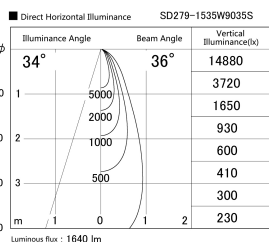

Item no. SD279-1535W9035S

Series Name: AMMA High Power compact tracklight (SD279)

Installation	Track light
Type	Lens type Cylinder tracklight type (DC 48V)
Fixture wattage	14W
Beam angle	36deg
Color Temp.	3500K
CRI	Ra>90
Luminous	1641 lm
Body	Die-cast aluminum alloy
Body finish	White
Trim finish	White
Reflector finish	N/A
IP Rate	IP20
Light source	COB module
Input Voltage	DC 48V
Dimming Type	Non-dimmable
Certificate	CE, CCC
Cut Hole	N/A