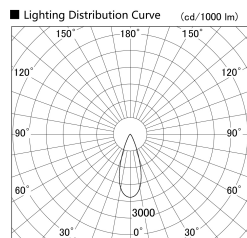

Item no. SD279-1535W9035S

Series Name: AMMA High Power compact tracklight (SD279)

Installation	Track light
Type	Lens type Cylinder tracklight type (DC 48V)
Fixture wattage	14W
Beam angle	36deg
Color Temp.	3500K
CRI	Ra>90
Luminous	1641 lm
Body	Die-cast aluminum alloy
Body finish	White
Trim finish	White
Reflector finish	N/A
IP Rate	IP20
Light source	COB module
Input Voltage	DC 48V
Dimming Type	Non-dimmable
Certificate	CE, CCC
Cut Hole	N/A