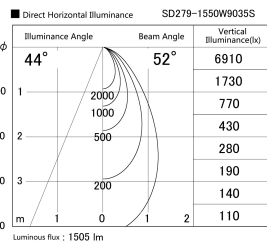

Item no. SD279-1550W9035S

Series Name: AMMA High Power compact tracklight (SD279)

Installation	Track light
Type	Lens type Cylinder tracklight type (DC 48V)
Fixture wattage	14W
Beam angle	52deg
Color Temp.	3500K
CRI	Ra>90
Luminous	1503 lm
Body	Die-cast aluminum alloy
Body finish	White
Trim finish	White
Reflector finish	N/A
IP Rate	IP20
Light source	COB module
Input Voltage	DC 48V
Dimming Type	Non-dimmable
Certificate	CE, CCC
Cut Hole	N/A