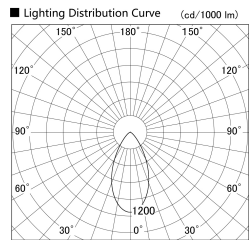

Item no. SD279-1550W9035S

Series Name: AMMA High Power compact tracklight (SD279)

Installation	Track light
Type	Lens type Cylinder tracklight type (DC 48V)
Fixture wattage	14W
Beam angle	52deg
Color Temp.	3500K
CRI	Ra>90
Luminous	1503 lm
Body	Die-cast aluminum alloy
Body finish	White
Trim finish	White
Reflector finish	N/A
IP Rate	IP20
Light source	COB module
Input Voltage	DC 48V
Dimming Type	Non-dimmable
Certificate	CE, CCC
Cut Hole	N/A