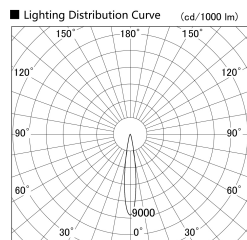

Item no. SD279-1015W9035

Series Name: AMMA High Power compact tracklight (SD279)

Installation	Track light
Type	Lens type Cylinder tracklight type (DC 48V)
Fixture wattage	10W
Beam angle	16deg
Color Temp.	3500K
CRI	Ra>90
Luminous	1001 lm
Body	Die-cast aluminum alloy
Body finish	White
Trim finish	White
Reflector finish	N/A
IP Rate	IP20
Light source	COB module
Input Voltage	DC 48V
Dimming Type	Non-dimmable
Certificate	CE, CCC
Cut Hole	N/A