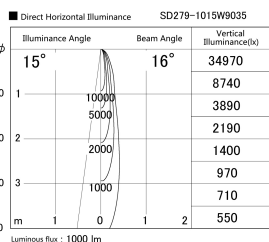

Item no. SD279-1015W9035

Series Name: AMMA High Power compact tracklight (SD279)

Installation	Track light
Type	Lens type Cylinder tracklight type (DC 48V)
Fixture wattage	10W
Beam angle	16deg
Color Temp.	3500K
CRI	Ra>90
Luminous	1001 lm
Body	Die-cast aluminum alloy
Body finish	White
Trim finish	White
Reflector finish	N/A
IP Rate	IP20
Light source	COB module
Input Voltage	DC 48V
Dimming Type	Non-dimmable
Certificate	CE, CCC
Cut Hole	N/A