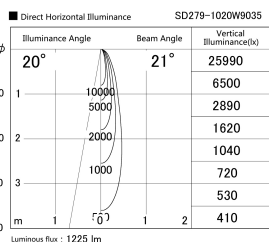

Item no. SD279-1020W9035

Series Name: AMMA High Power compact tracklight (SD279)

Installation	Track light
Type	Lens type Cylinder tracklight type (DC 48V)
Fixture wattage	10W
Beam angle	21deg
Color Temp.	3500K
CRI	Ra>90
Luminous	1223 lm
Body	Die-cast aluminum alloy
Body finish	White
Trim finish	White
Reflector finish	N/A
IP Rate	IP20
Light source	COB module
Input Voltage	DC 48V
Dimming Type	Non-dimmable
Certificate	CE, CCC
Cut Hole	N/A