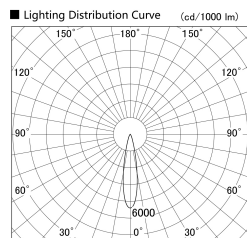

Item no. SD279-1020W9035

Series Name: AMMA High Power compact tracklight (SD279)

Installation	Track light
Type	Lens type Cylinder tracklight type (DC 48V)
Fixture wattage	10W
Beam angle	21deg
Color Temp.	3500K
CRI	Ra>90
Luminous	1223 lm
Body	Die-cast aluminum alloy
Body finish	White
Trim finish	White
Reflector finish	N/A
IP Rate	IP20
Light source	COB module
Input Voltage	DC 48V
Dimming Type	Non-dimmable
Certificate	CE, CCC
Cut Hole	N/A