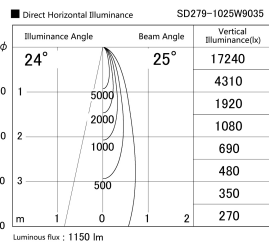

Item no. SD279-1025W9035

Series Name: AMMA High Power compact tracklight (SD279)

Installation	Track light
Type	Lens type Cylinder tracklight type (DC 48V)
Fixture wattage	10W
Beam angle	25deg
Color Temp.	3500K
CRI	Ra>90
Luminous	1151 lm
Body	Die-cast aluminum alloy
Body finish	White
Trim finish	White
Reflector finish	N/A
IP Rate	IP20
Light source	COB module
Input Voltage	DC 48V
Dimming Type	Non-dimmable
Certificate	CE, CCC
Cut Hole	N/A