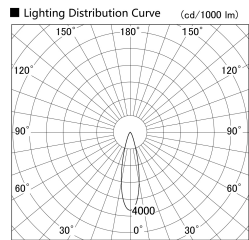

Item no. SD279-1025W9035

Series Name: AMMA High Power compact tracklight (SD279)

Installation	Track light
Type	Lens type Cylinder tracklight type (DC 48V)
Fixture wattage	10W
Beam angle	25deg
Color Temp.	3500K
CRI	Ra>90
Luminous	1151 lm
Body	Die-cast aluminum alloy
Body finish	White
Trim finish	White
Reflector finish	N/A
IP Rate	IP20
Light source	COB module
Input Voltage	DC 48V
Dimming Type	Non-dimmable
Certificate	CE, CCC
Cut Hole	N/A