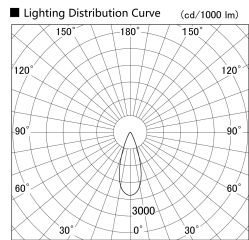

Item no. SD279-1035W9035

Series Name: AMMA High Power compact tracklight (SD279)

Installation	Track light
Type	Lens type Cylinder tracklight type (DC 48V)
Fixture wattage	10W
Beam angle	36deg
Color Temp.	3500K
CRI	Ra>90
Luminous	1190 lm
Body	Die-cast aluminum alloy
Body finish	White
Trim finish	White
Reflector finish	N/A
IP Rate	IP20
Light source	COB module
Input Voltage	DC 48V
Dimming Type	Non-dimmable
Certificate	CE, CCC
Cut Hole	N/A