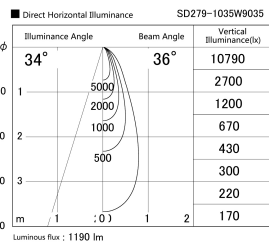

Item no. SD279-1035W9035

Series Name: AMMA High Power compact tracklight (SD279)

Installation	Track light
Type	Lens type Cylinder tracklight type (DC 48V)
Fixture wattage	10W
Beam angle	36deg
Color Temp.	3500K
CRI	Ra>90
Luminous	1190 lm
Body	Die-cast aluminum alloy
Body finish	White
Trim finish	White
Reflector finish	N/A
IP Rate	IP20
Light source	COB module
Input Voltage	DC 48V
Dimming Type	Non-dimmable
Certificate	CE, CCC
Cut Hole	N/A