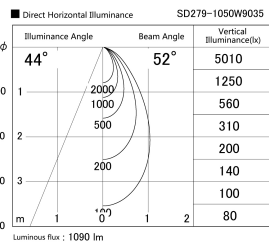

Item no. SD279-1050W9035

Series Name: AMMA High Power compact tracklight (SD279)

Installation	Track light
Type	Lens type Cylinder tracklight type (DC 48V)
Fixture wattage	10W
Beam angle	52deg
Color Temp.	3500K
CRI	Ra>90
Luminous	1090 lm
Body	Die-cast aluminum alloy
Body finish	White
Trim finish	White
Reflector finish	N/A
IP Rate	IP20
Light source	COB module
Input Voltage	DC 48V
Dimming Type	Non-dimmable
Certificate	CE, CCC
Cut Hole	N/A