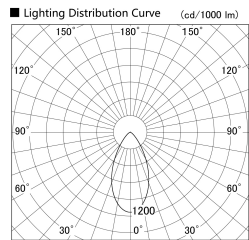

Item no. SD279-1050W9035

Series Name: AMMA High Power compact tracklight (SD279)

Installation	Track light
Type	Lens type Cylinder tracklight type (DC 48V)
Fixture wattage	10W
Beam angle	52deg
Color Temp.	3500K
CRI	Ra>90
Luminous	1090 lm
Body	Die-cast aluminum alloy
Body finish	White
Trim finish	White
Reflector finish	N/A
IP Rate	IP20
Light source	COB module
Input Voltage	DC 48V
Dimming Type	Non-dimmable
Certificate	CE, CCC
Cut Hole	N/A