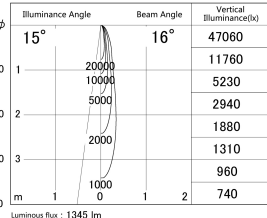

Item no. SD279-1515W9035

Series Name: AMMA High Power compact tracklight (SD279)

■ Lighting Distribution Curve (cd/1000 lm)

Installation	Track light
Type	Lens type Cylinder tracklight type (DC 48V)
Fixture wattage	14W
Beam angle	16deg
Color Temp.	3500K
CRI	Ra>90
Luminous	1347 lm
Body	Die-cast aluminum alloy
Body finish	White
Trim finish	White
Reflector finish	N/A
IP Rate	IP20
Light source	COB module
Input Voltage	DC 48V
Dimming Type	Non-dimmable
Certificate	CE, CCC
Cut Hole	N/A