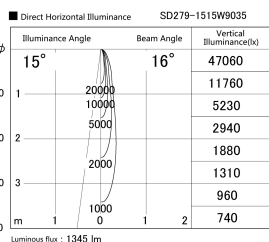

Item no. SD279-1515W9035

Series Name: AMMA High Power compact tracklight (SD279)

Installation	Track light
Type	Lens type Cylinder tracklight type (DC 48V)
Fixture wattage	14W
Beam angle	16deg
Color Temp.	3500K
CRI	Ra>90
Luminous	1347 lm
Body	Die-cast aluminum alloy
Body finish	White
Trim finish	White
Reflector finish	N/A
IP Rate	IP20
Light source	COB module
Input Voltage	DC 48V
Dimming Type	Non-dimmable
Certificate	CE, CCC
Cut Hole	N/A