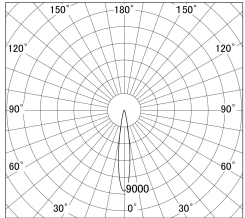

■ Lighting Distribution Curve (cd/1000 lm)