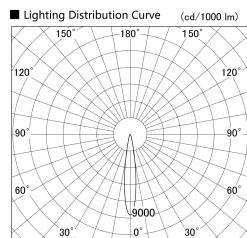

Item no. SD279-1515W9035

Series Name: AMMA High Power compact tracklight (SD279)

Installation	Track light
Type	Lens type Cylinder tracklight type (DC 48V)
Fixture wattage	14W
Beam angle	16deg
Color Temp.	3500K
CRI	Ra>90
Luminous	1347 lm
Body	Die-cast aluminum alloy
Body finish	White
Trim finish	White
Reflector finish	N/A
IP Rate	IP20
Light source	COB module
Input Voltage	DC 48V
Dimming Type	Non-dimmable
Certificate	CE, CCC
Cut Hole	N/A