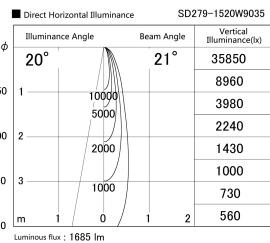

Item no. SD279-1520W9035

Series Name: AMMA High Power compact tracklight (SD279)

Installation	Track light
Type	Lens type Cylinder tracklight type (DC 48V)
Fixture wattage	14W
Beam angle	21deg
Color Temp.	3500K
CRI	Ra>90
Luminous	1687 lm
Body	Die-cast aluminum alloy
Body finish	White
Trim finish	White
Reflector finish	N/A
IP Rate	IP20
Light source	COB module
Input Voltage	DC 48V
Dimming Type	Non-dimmable
Certificate	CE, CCC
Cut Hole	N/A