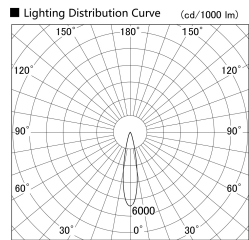

Item no. SD279-1520W9035

Series Name: AMMA High Power compact tracklight (SD279)

Installation	Track light
Type	Lens type Cylinder tracklight type (DC 48V)
Fixture wattage	14W
Beam angle	21deg
Color Temp.	3500K
CRI	Ra>90
Luminous	1687 lm
Body	Die-cast aluminum alloy
Body finish	White
Trim finish	White
Reflector finish	N/A
IP Rate	IP20
Light source	COB module
Input Voltage	DC 48V
Dimming Type	Non-dimmable
Certificate	CE, CCC
Cut Hole	N/A