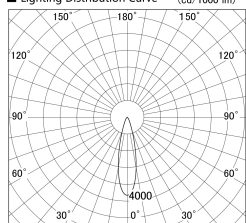

■ Lighting Distribution Curve (cd/1000 lm)