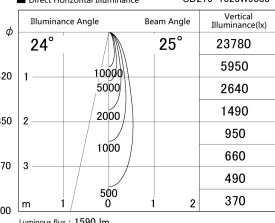

Item no. SD279-1525W9035

Series Name: AMMA High Power compact tracklight (SD279)

■ Lighting Distribution Curve (cd/1000 lm)

Installation	Track light
Type	Lens type Cylinder tracklight type (DC 48V)
Fixture wattage	14W
Beam angle	25deg
Color Temp.	3500K
CRI	Ra>90
Luminous	1588 lm
Body	Die-cast aluminum alloy
Body finish	White
Trim finish	White
Reflector finish	N/A
IP Rate	IP20
Light source	COB module
Input Voltage	DC 48V
Dimming Type	Non-dimmable
Certificate	CE, CCC
Cut Hole	N/A