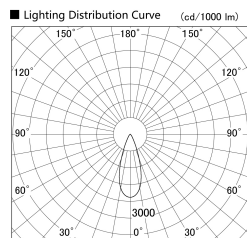

Item no. SD279-1535W9035

Series Name: AMMA High Power compact tracklight (SD279)

Installation	Track light
Type	Lens type Cylinder tracklight type (DC 48V)
Fixture wattage	14W
Beam angle	36deg
Color Temp.	3500K
CRI	Ra>90
Luminous	1641 lm
Body	Die-cast aluminum alloy
Body finish	White
Trim finish	White
Reflector finish	N/A
IP Rate	IP20
Light source	COB module
Input Voltage	DC 48V
Dimming Type	Non-dimmable
Certificate	CE, CCC
Cut Hole	N/A