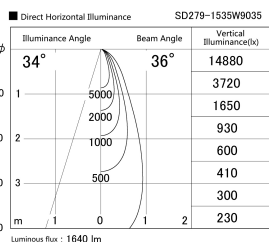

Item no. SD279-1535W9035

Series Name: AMMA High Power compact tracklight (SD279)

Installation	Track light
Type	Lens type Cylinder tracklight type (DC 48V)
Fixture wattage	14W
Beam angle	36deg
Color Temp.	3500K
CRI	Ra>90
Luminous	1641 lm
Body	Die-cast aluminum alloy
Body finish	White
Trim finish	White
Reflector finish	N/A
IP Rate	IP20
Light source	COB module
Input Voltage	DC 48V
Dimming Type	Non-dimmable
Certificate	CE, CCC
Cut Hole	N/A