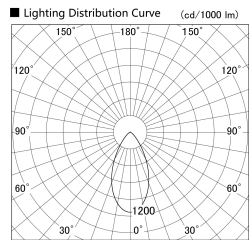

Item no. SD279-1550W9035

Series Name: AMMA High Power compact tracklight (SD279)

Installation	Track light
Type	Lens type Cylinder tracklight type (DC 48V)
Fixture wattage	14W
Beam angle	52deg
Color Temp.	3500K
CRI	Ra>90
Luminous	1503 lm
Body	Die-cast aluminum alloy
Body finish	White
Trim finish	White
Reflector finish	N/A
IP Rate	IP20
Light source	COB module
Input Voltage	DC 48V
Dimming Type	Non-dimmable
Certificate	CE, CCC
Cut Hole	N/A