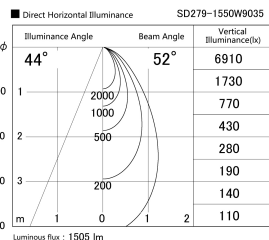

Item no. SD279-1550W9035

Series Name: AMMA High Power compact tracklight (SD279)

Installation	Track light
Type	Lens type Cylinder tracklight type (DC 48V)
Fixture wattage	14W
Beam angle	52deg
Color Temp.	3500K
CRI	Ra>90
Luminous	1503 lm
Body	Die-cast aluminum alloy
Body finish	White
Trim finish	White
Reflector finish	N/A
IP Rate	IP20
Light source	COB module
Input Voltage	DC 48V
Dimming Type	Non-dimmable
Certificate	CE, CCC
Cut Hole	N/A