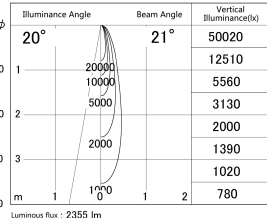

Item no. SD279-2020W9035

Series Name: AMMA High Power compact tracklight (SD279)

■ Lighting Distribution Curve (cd/1000 lm)

Installation	Track light
Type	Lens type Cylinder tracklight type (DC 48V)
Fixture wattage	21W
Beam angle	21deg
Color Temp.	3500K
CRI	Ra>90
Luminous	2354 lm
Body	Die-cast aluminum alloy
Body finish	White
Trim finish	White
Reflector finish	N/A
IP Rate	IP20
Light source	COB module
Input Voltage	DC 48V
Dimming Type	Non-dimmable
Certificate	CE, CCC
Cut Hole	N/A