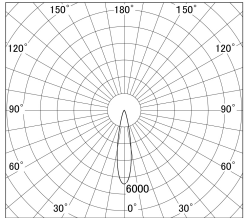

■ Lighting Distribution Curve (cd/1000 lm)