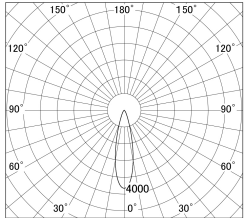

■ Lighting Distribution Curve (cd/1000 lm)