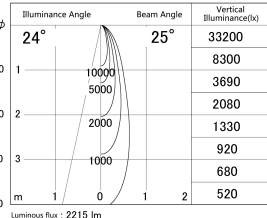

Item no. SD279-2025W9035

Series Name: AMMA High Power compact tracklight (SD279)

■ Lighting Distribution Curve (cd/1000 lm)

Installation	Track light
Type	Lens type Cylinder tracklight type (DC 48V)
Fixture wattage	21W
Beam angle	25deg
Color Temp.	3500K
CRI	Ra>90
Luminous	2217 lm
Body	Die-cast aluminum alloy
Body finish	White
Trim finish	White
Reflector finish	N/A
IP Rate	IP20
Light source	COB module
Input Voltage	DC 48V
Dimming Type	Non-dimmable
Certificate	CE, CCC
Cut Hole	N/A