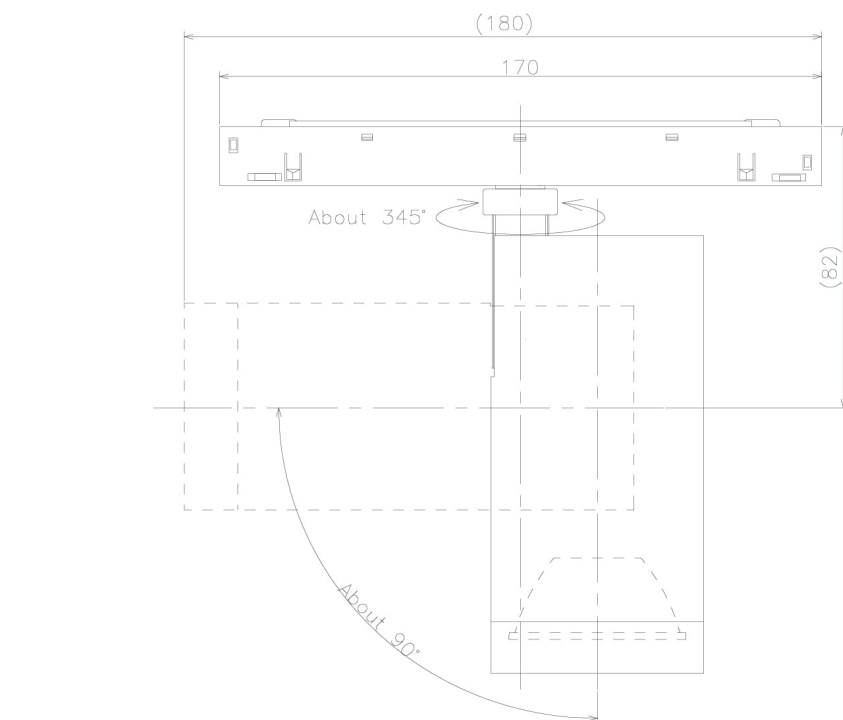

Item no. SD279-2025W9035

Series Name: AMMA High Power compact tracklight (SD279)

Installation	Track light
Type	Lens type Cylinder tracklight type (DC 48V)
Fixture wattage	21W
Beam angle	25deg
Color Temp.	3500K
CRI	Ra>90
Luminous	2217 lm
Body	Die-cast aluminum alloy
Body finish	White
Trim finish	White
Reflector finish	N/A
IP Rate	IP20
Light source	COB module
Input Voltage	DC 48V
Dimming Type	Non-dimmable
Certificate	CE, CCC
Cut Hole	N/A