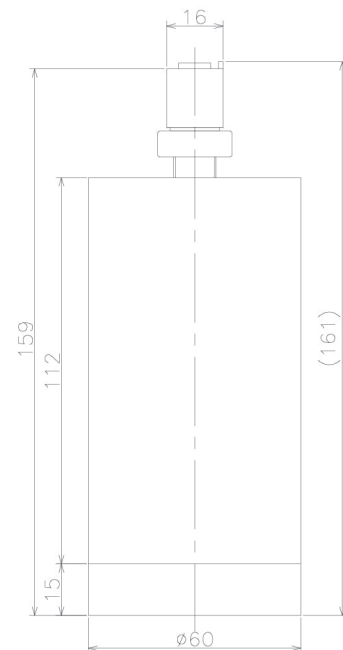

Item no. SD279-2025W9035

Series Name: AMMA High Power compact tracklight (SD279)

Installation	Track light
Type	Lens type Cylinder tracklight type (DC 48V)
Fixture wattage	21W
Beam angle	25deg
Color Temp.	3500K
CRI	Ra>90
Luminous	2217 lm
Body	Die-cast aluminum alloy
Body finish	White
Trim finish	White
Reflector finish	N/A
IP Rate	IP20
Light source	COB module
Input Voltage	DC 48V
Dimming Type	Non-dimmable
Certificate	CE, CCC
Cut Hole	N/A