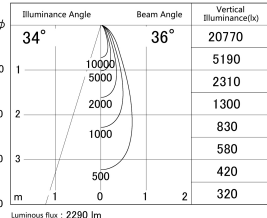

Item no. SD279-2035W9035

Series Name: AMMA High Power compact tracklight (SD279)

■ Lighting Distribution Curve (cd/1000 lm)

Installation	Track light
Type	Lens type Cylinder tracklight type (DC 48V)
Fixture wattage	21W
Beam angle	36deg
Color Temp.	3500K
CRI	Ra>90
Luminous	2291 lm
Body	Die-cast aluminum alloy
Body finish	White
Trim finish	White
Reflector finish	N/A
IP Rate	IP20
Light source	COB module
Input Voltage	DC 48V
Dimming Type	Non-dimmable
Certificate	CE, CCC
Cut Hole	N/A