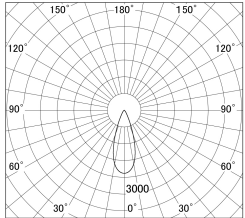

■ Lighting Distribution Curve (cd/1000 lm)