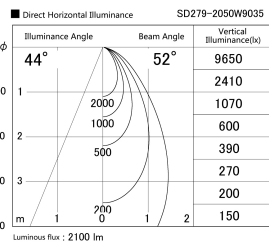

Item no. SD279-2050W9035

Series Name: AMMA High Power compact tracklight (SD279)

Installation	Track light
Type	Lens type Cylinder tracklight type (DC 48V)
Fixture wattage	21W
Beam angle	52deg
Color Temp.	3500K
CRI	Ra>90
Luminous	2098 lm
Body	Die-cast aluminum alloy
Body finish	White
Trim finish	White
Reflector finish	N/A
IP Rate	IP20
Light source	COB module
Input Voltage	DC 48V
Dimming Type	Non-dimmable
Certificate	CE, CCC
Cut Hole	N/A