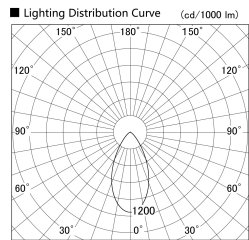

Item no. SD279-2050W9035

Series Name: AMMA High Power compact tracklight (SD279)

Installation	Track light
Type	Lens type Cylinder tracklight type (DC 48V)
Fixture wattage	21W
Beam angle	52deg
Color Temp.	3500K
CRI	Ra>90
Luminous	2098 lm
Body	Die-cast aluminum alloy
Body finish	White
Trim finish	White
Reflector finish	N/A
IP Rate	IP20
Light source	COB module
Input Voltage	DC 48V
Dimming Type	Non-dimmable
Certificate	CE, CCC
Cut Hole	N/A