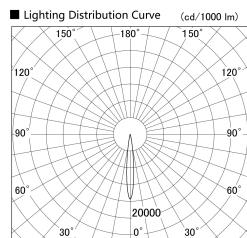

Item no. SD279-1610W9035

Series Name: AMMA High Power compact tracklight (SD279)

Installation	Track light
Type	Lens type Cylinder tracklight type (DC 48V)
Fixture wattage	14W
Beam angle	12deg
Color Temp.	3500K
CRI	Ra>90
Luminous	1285 lm
Body	Die-cast aluminum alloy
Body finish	White
Trim finish	White
Reflector finish	N/A
IP Rate	IP20
Light source	COB module
Input Voltage	DC 48V
Dimming Type	Non-dimmable
Certificate	CE, CCC
Cut Hole	N/A