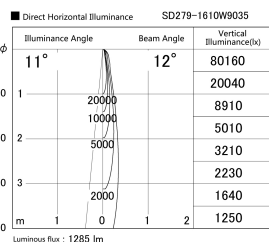

Item no. SD279-1610W9035

Series Name: AMMA High Power compact tracklight (SD279)

Installation	Track light
Type	Lens type Cylinder tracklight type (DC 48V)
Fixture wattage	14W
Beam angle	12deg
Color Temp.	3500K
CRI	Ra>90
Luminous	1285 lm
Body	Die-cast aluminum alloy
Body finish	White
Trim finish	White
Reflector finish	N/A
IP Rate	IP20
Light source	COB module
Input Voltage	DC 48V
Dimming Type	Non-dimmable
Certificate	CE, CCC
Cut Hole	N/A