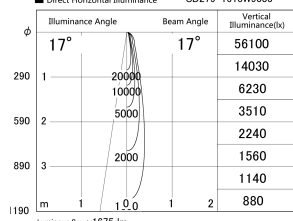

Item no. SD279-1615W9035

Series Name: AMMA High Power compact tracklight (SD279)

■ Lighting Distribution Curve (cd/1000 lm)

Installation	Track light
Type	Lens type Cylinder tracklight type (DC 48V)
Fixture wattage	14W
Beam angle	17deg
Color Temp.	3500K
CRI	Ra>90
Luminous	1673 lm
Body	Die-cast aluminum alloy
Body finish	White
Trim finish	White
Reflector finish	N/A
IP Rate	IP20
Light source	COB module
Input Voltage	DC 48V
Dimming Type	Non-dimmable
Certificate	CE, CCC
Cut Hole	N/A