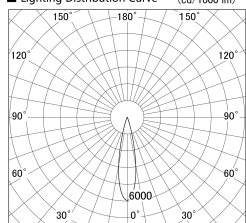

■ Lighting Distribution Curve (cd/1000 lm)