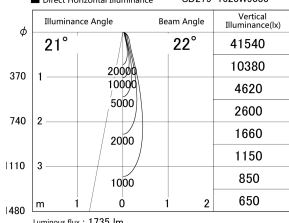

Item no. SD279-1625W9035

Series Name: AMMA High Power compact tracklight (SD279)

■ Lighting Distribution Curve (cd/1000 lm)

Installation	Track light
Type	Lens type Cylinder tracklight type (DC 48V)
Fixture wattage	14W
Beam angle	22deg
Color Temp.	3500K
CRI	Ra>90
Luminous	1737 lm
Body	Die-cast aluminum alloy
Body finish	White
Trim finish	White
Reflector finish	N/A
IP Rate	IP20
Light source	COB module
Input Voltage	DC 48V
Dimming Type	Non-dimmable
Certificate	CE, CCC
Cut Hole	N/A