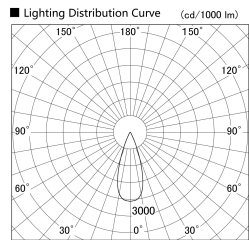

Item no. SD279-1635W9035

Series Name: AMMA High Power compact tracklight (SD279)

Installation	Track light
Type	Lens type Cylinder tracklight type (DC 48V)
Fixture wattage	14W
Beam angle	37deg
Color Temp.	3500K
CRI	Ra>90
Luminous	1729 lm
Body	Die-cast aluminum alloy
Body finish	White
Trim finish	White
Reflector finish	N/A
IP Rate	IP20
Light source	COB module
Input Voltage	DC 48V
Dimming Type	Non-dimmable
Certificate	CE, CCC
Cut Hole	N/A