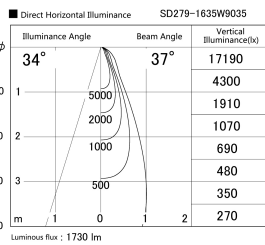

Item no. SD279-1635W9035

Series Name: AMMA High Power compact tracklight (SD279)

Installation	Track light
Type	Lens type Cylinder tracklight type (DC 48V)
Fixture wattage	14W
Beam angle	37deg
Color Temp.	3500K
CRI	Ra>90
Luminous	1729 lm
Body	Die-cast aluminum alloy
Body finish	White
Trim finish	White
Reflector finish	N/A
IP Rate	IP20
Light source	COB module
Input Voltage	DC 48V
Dimming Type	Non-dimmable
Certificate	CE, CCC
Cut Hole	N/A