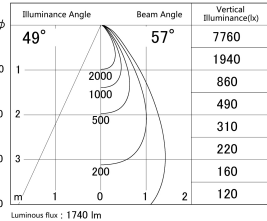

Item no. SD279-1655W9035

Series Name: AMMA High Power compact tracklight (SD279)

■ Lighting Distribution Curve (cd/1000 lm)

Installation	Track light
Type	Lens type Cylinder tracklight type (DC 48V)
Fixture wattage	14W
Beam angle	57deg
Color Temp.	3500K
CRI	Ra>90
Luminous	1740 lm
Body	Die-cast aluminum alloy
Body finish	White
Trim finish	White
Reflector finish	N/A
IP Rate	IP20
Light source	COB module
Input Voltage	DC 48V
Dimming Type	Non-dimmable
Certificate	CE, CCC
Cut Hole	N/A