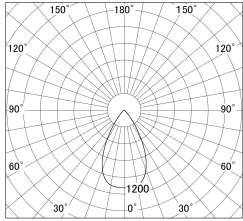

■ Lighting Distribution Curve (cd/1000 lm)