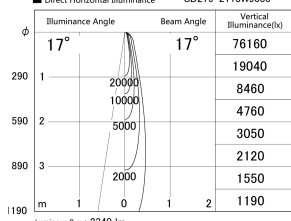

Item no. SD279-2115W9035

Series Name: AMMA High Power compact tracklight (SD279)

■ Lighting Distribution Curve (cd/1000 lm)

Installation	Track light
Type	Lens type Cylinder tracklight type (DC 48V)
Fixture wattage	21W
Beam angle	17deg
Color Temp.	3500K
CRI	Ra>90
Luminous	2340 lm
Body	Die-cast aluminum alloy
Body finish	White
Trim finish	White
Reflector finish	N/A
IP Rate	IP20
Light source	COB module
Input Voltage	DC 48V
Dimming Type	Non-dimmable
Certificate	CE, CCC
Cut Hole	N/A