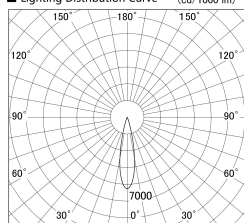

■ Lighting Distribution Curve (cd/1000 lm)