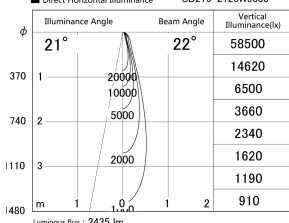

Item no. SD279-2125W9035

Series Name: AMMA High Power compact tracklight (SD279)

■ Lighting Distribution Curve (cd/1000 lm)

Installation	Track light
Type	Lens type Cylinder tracklight type (DC 48V)
Fixture wattage	21W
Beam angle	22deg
Color Temp.	3500K
CRI	Ra>90
Luminous	2435 lm
Body	Die-cast aluminum alloy
Body finish	White
Trim finish	White
Reflector finish	N/A
IP Rate	IP20
Light source	COB module
Input Voltage	DC 48V
Dimming Type	Non-dimmable
Certificate	CE, CCC
Cut Hole	N/A