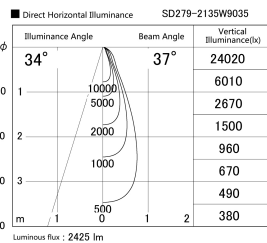

Item no. SD279-2135W9035

Series Name: AMMA High Power compact tracklight (SD279)

Installation	Track light
Type	Lens type Cylinder tracklight type (DC 48V)
Fixture wattage	21W
Beam angle	37deg
Color Temp.	3500K
CRI	Ra>90
Luminous	2423 lm
Body	Die-cast aluminum alloy
Body finish	White
Trim finish	White
Reflector finish	N/A
IP Rate	IP20
Light source	COB module
Input Voltage	DC 48V
Dimming Type	Non-dimmable
Certificate	CE, CCC
Cut Hole	N/A