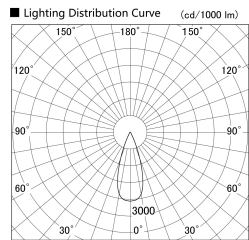

Item no. SD279-2135W9035

Series Name: AMMA High Power compact tracklight (SD279)

Installation	Track light
Type	Lens type Cylinder tracklight type (DC 48V)
Fixture wattage	21W
Beam angle	37deg
Color Temp.	3500K
CRI	Ra>90
Luminous	2423 lm
Body	Die-cast aluminum alloy
Body finish	White
Trim finish	White
Reflector finish	N/A
IP Rate	IP20
Light source	COB module
Input Voltage	DC 48V
Dimming Type	Non-dimmable
Certificate	CE, CCC
Cut Hole	N/A