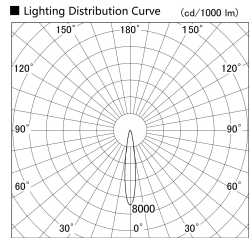

Item no. SD279-3015W9035

Series Name: AMMA High Power compact tracklight (SD279)

Installation	Track light
Type	Lens type Cylinder tracklight type (DC 48V)
Fixture wattage	28W
Beam angle	16deg
Color Temp.	3500K
CRI	Ra>90
Luminous	2505 lm
Body	Die-cast aluminum alloy
Body finish	White
Trim finish	White
Reflector finish	N/A
IP Rate	IP20
Light source	COB module
Input Voltage	DC 48V
Dimming Type	Non-dimmable
Certificate	CE, CCC
Cut Hole	N/A