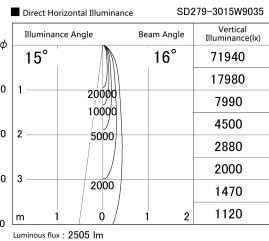

Item no. SD279-3015W9035

Series Name: AMMA High Power compact tracklight (SD279)

Installation	Track light
Type	Lens type Cylinder tracklight type (DC 48V)
Fixture wattage	28W
Beam angle	16deg
Color Temp.	3500K
CRI	Ra>90
Luminous	2505 lm
Body	Die-cast aluminum alloy
Body finish	White
Trim finish	White
Reflector finish	N/A
IP Rate	IP20
Light source	COB module
Input Voltage	DC 48V
Dimming Type	Non-dimmable
Certificate	CE, CCC
Cut Hole	N/A