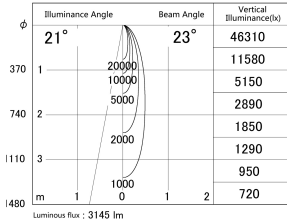

Item no. SD279-3025W9035

Series Name: AMMA High Power compact tracklight (SD279)

■ Lighting Distribution Curve (cd/1000 lm)

Installation	Track light
Type	Lens type Cylinder tracklight type (DC 48V)
Fixture wattage	28W
Beam angle	23deg
Color Temp.	3500K
CRI	Ra>90
Luminous	3146 lm
Body	Die-cast aluminum alloy
Body finish	White
Trim finish	White
Reflector finish	N/A
IP Rate	IP20
Light source	COB module
Input Voltage	DC 48V
Dimming Type	Non-dimmable
Certificate	CE, CCC
Cut Hole	N/A