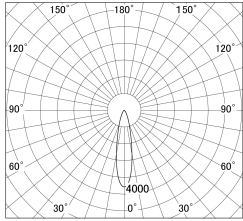

■ Lighting Distribution Curve (cd/1000 lm)